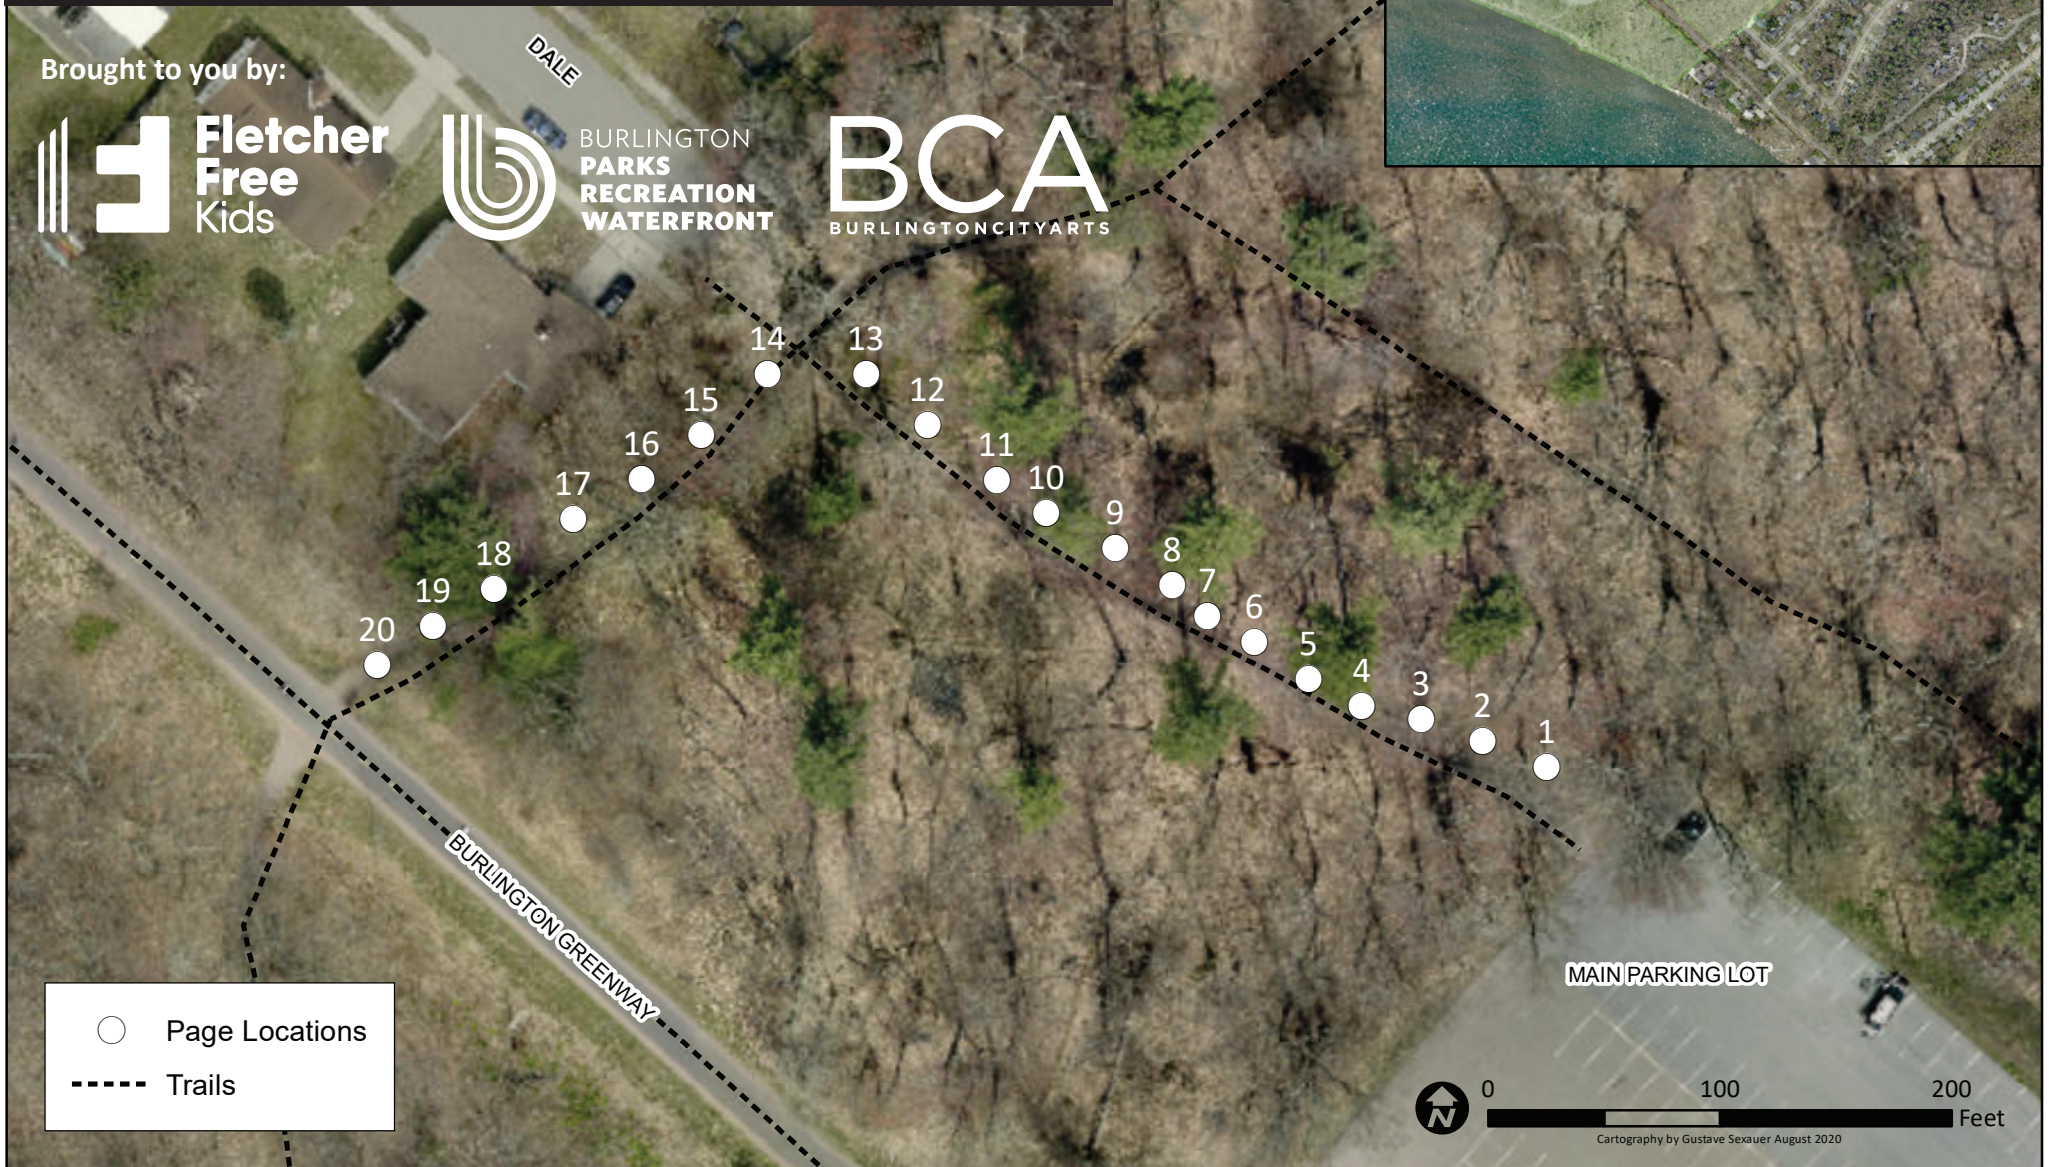

Burlington StoryWalk® at Leddy Park

The StoryWalk® Project was created by Anne Ferguson of Montpelier, VT and developed in collaboration with the Kellogg-Hubbard Library. StoryWalk® is a registered service mark owned by Ms. Ferguson.

Brought to you by:

○ Page Locations
- - - Trails

0 100 200 Feet
Cartography by Gustave Sexauer August 2020